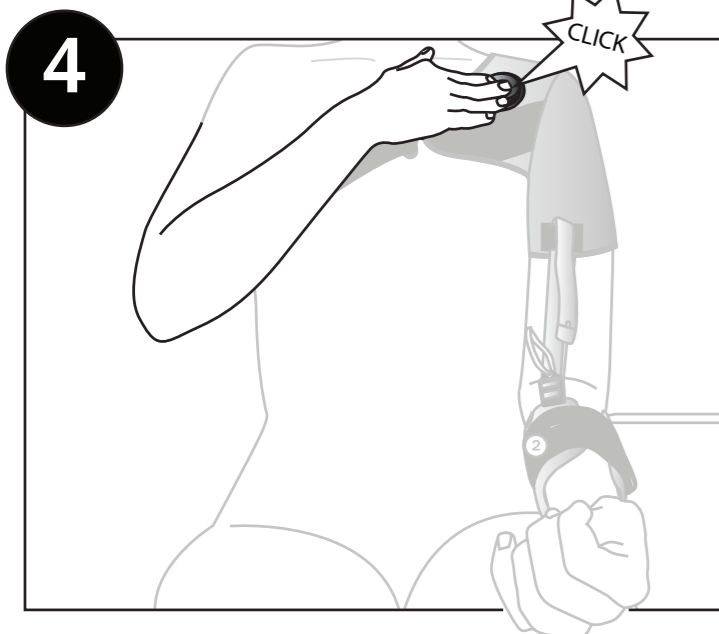

Cross Hemi Shoulder  
Art.nr 28717

Instructional videos can be found on our website.

Instructional videos can be found on our website.

Camp Scandinavia AB, Karbingatan 38  
SE-254 67 Helsingborg, Sweden  
Phone +46 42 25 27 01