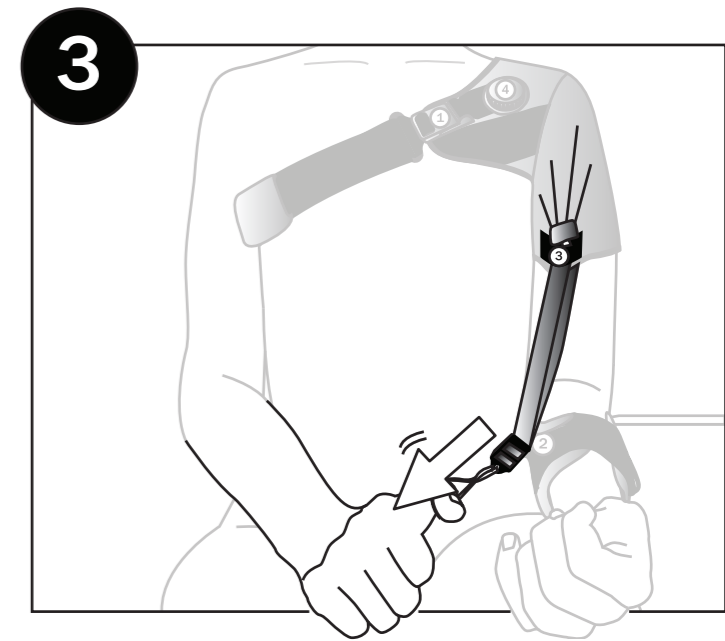

Cross Hemi Shoulder  
Art.nr 28717

Instructional videos can be found on our website.

Instructional videos can be found on our website.

Camp Scandinavia AB, Karbingatan 38  
SE-254 67 Helsingborg, Sweden  
Phone +46 42 25 27 01