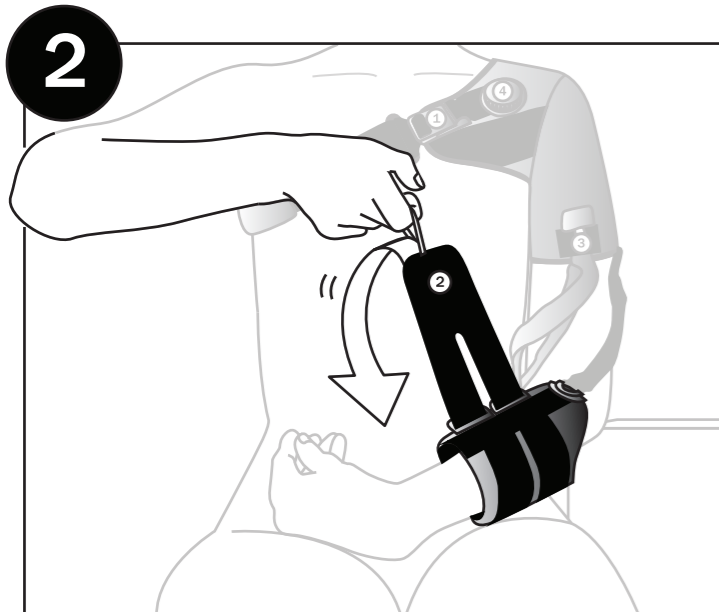

Cross Hemi Shoulder  
Art.nr 28717

Instructional videos can be found on our website.

Instructional videos can be found on our website.

Camp Scandinavia AB, Karbingatan 38  
SE-254 67 Helsingborg, Sweden  
Phone +46 42 25 27 01