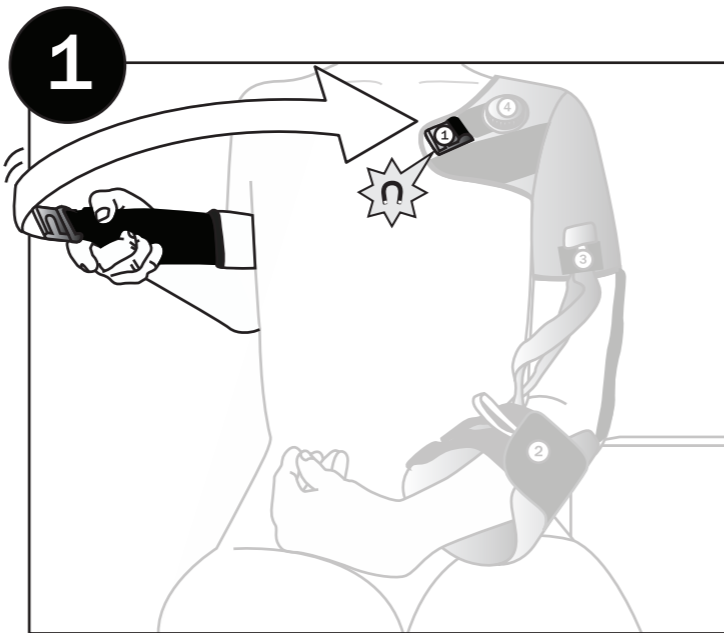

Cross Hemi Shoulder  
Art.nr 28717

Instructional videos can be found on our website.

Instructional videos can be found on our website.

Camp Scandinavia AB, Karbingatan 38  
SE-254 67 Helsingborg, Sweden  
Phone +46 42 25 27 01