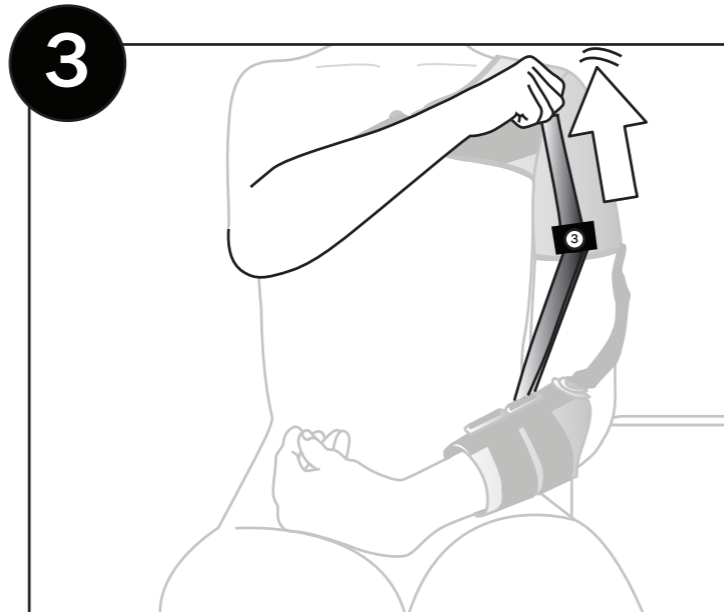

Cross Hemi Shoulder  
Art.nr 28717

Instructional videos can be found on our website.

Instructional videos can be found on our website.

Camp Scandinavia AB, Karbingatan 38  
SE-254 67 Helsingborg, Sweden  
Phone +46 42 25 27 01