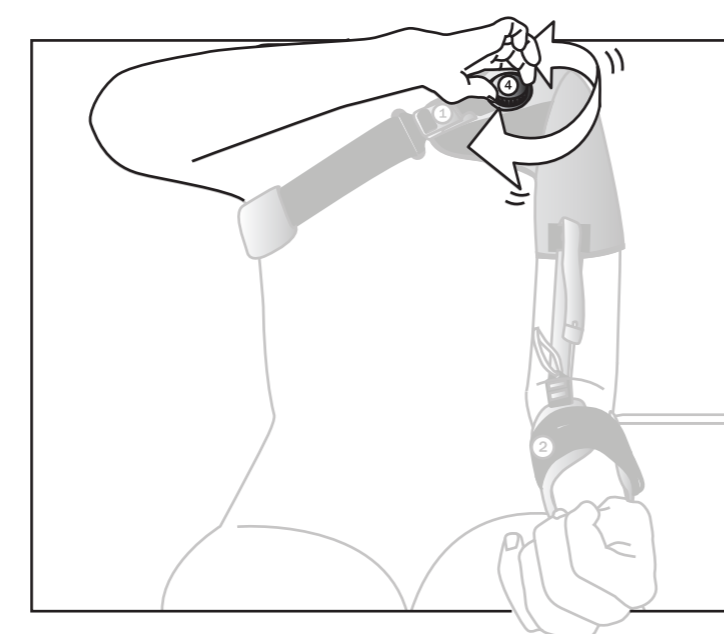

Cross Hemi Shoulder  
Art.nr 28717

Instructional videos can be found on our website.

Instructional videos can be found on our website.

Camp Scandinavia AB, Karbingatan 38  
SE-254 67 Helsingborg, Sweden  
Phone +46 42 25 27 01