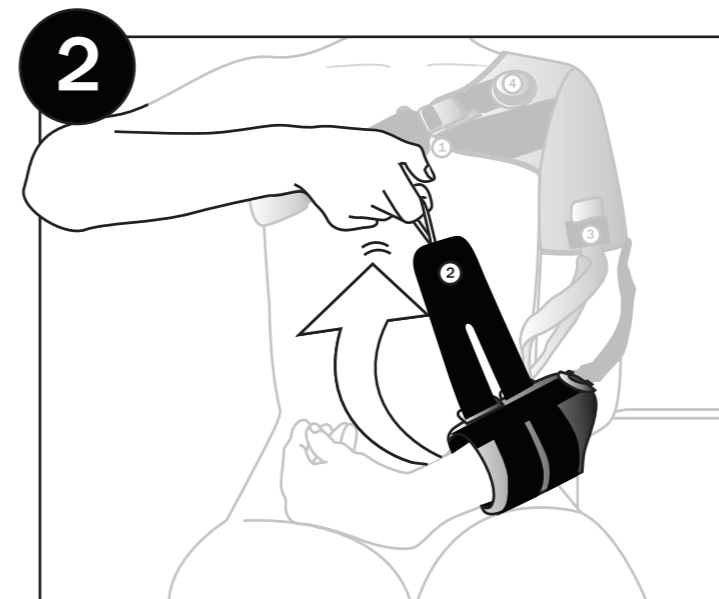

Cross Hemi Shoulder  
Art.nr 28717

Instructional videos can be found on our website.

Instructional videos can be found on our website.

Camp Scandinavia AB, Karbingatan 38  
SE-254 67 Helsingborg, Sweden  
Phone +46 42 25 27 01