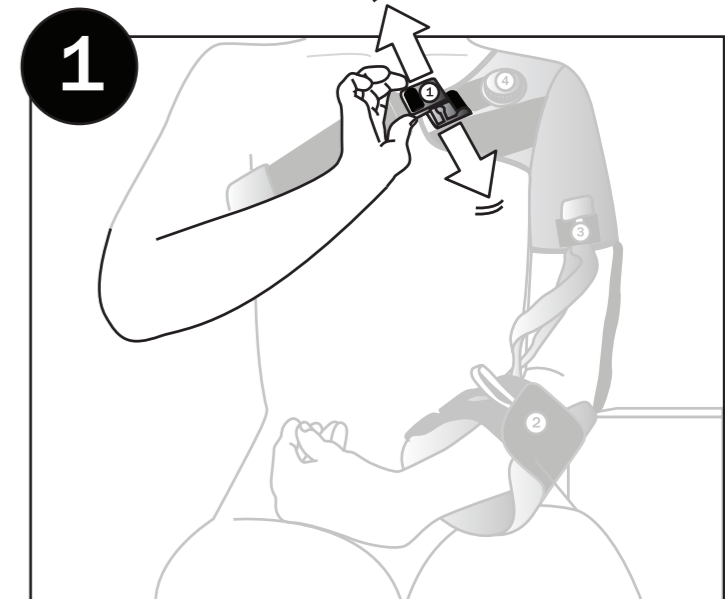

Cross Hemi Shoulder  
Art.nr 28717

Instructional videos can be found on our website.

Instructional videos can be found on our website.

Camp Scandinavia AB, Karbingatan 38  
SE-254 67 Helsingborg, Sweden  
Phone +46 42 25 27 01