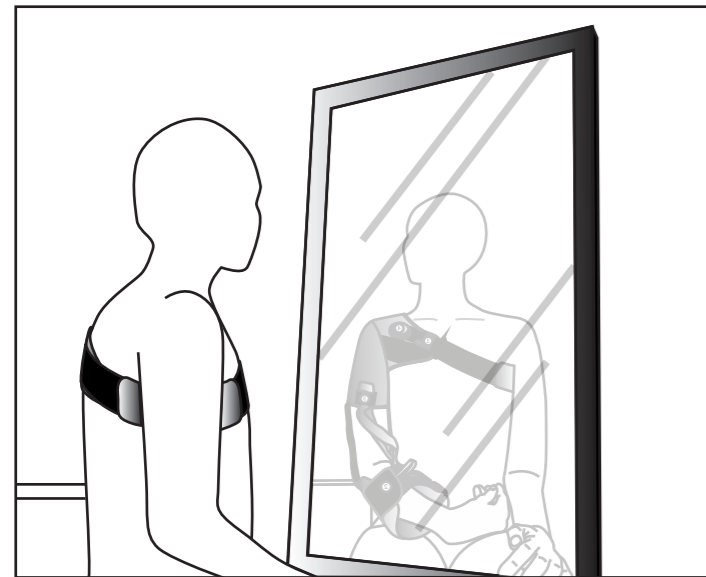

Cross Hemi Shoulder  
Art.nr 28717

Instructional videos can be found on our website.

Instructional videos can be found on our website.

Camp Scandinavia AB, Karbingatan 38  
SE-254 67 Helsingborg, Sweden  
Phone +46 42 25 27 01