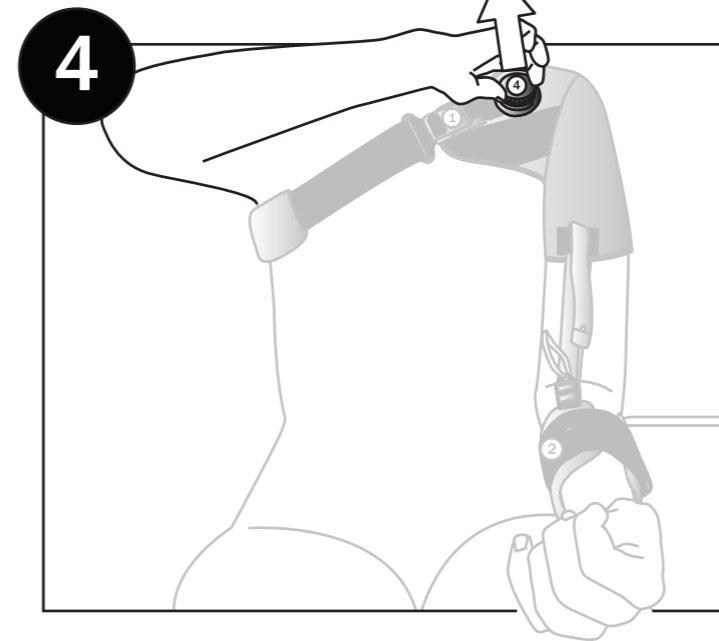

Cross Hemi Shoulder  
Art.nr 28717

Instructional videos can be found on our website.

Instructional videos can be found on our website.

Camp Scandinavia AB, Karbingatan 38  
SE-254 67 Helsingborg, Sweden  
Phone +46 42 25 27 01